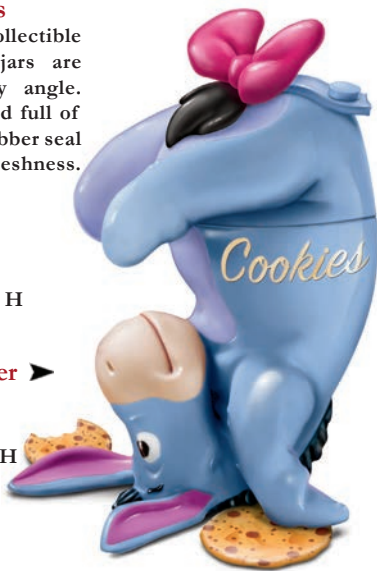

◀ **An Old Fashioned Disney Christmas**

Features 13 classic Disney characters expertly handcrafted and hand-painted. Plays 8 holiday melodies, lights up, and snow swirls at the flip of a switch. Measures about 6.75" H x 7.75" W (17.1 x 19.7 cm). AC Adaptor included. Item #: 01-11103-001 \$149.99

Disney Cookie Jars

These functional and highly collectible Disney home decor cookie jars are a sculptural treat from every angle. Generously sized, food safe, and full of fun, each one features a snug rubber seal inside the lift-off lid to ensure freshness. \$149.99 each

◀ **As Sweet As You**

Item #: 01-20953-001
Measures 10.75" (27.3 cm) H

▶ **Some Days Are Better Upside Down**

Item #: 01-26090-001
Measures 11.5" (29.2 cm) H

▲ Mad Hatter Cuckoo Clock
 This fully sculptural cuckoo clock features beloved characters from the film. Hidden LEDs in the hat brim provide fantastical uplighting and illuminate glow-in-the-dark details. Powered by 3 “AAA” and 1 “AA” batteries (not included). Measures 22” (55.9 cm) H, including weights.
 Item #: 01-23830-001 \$249.99