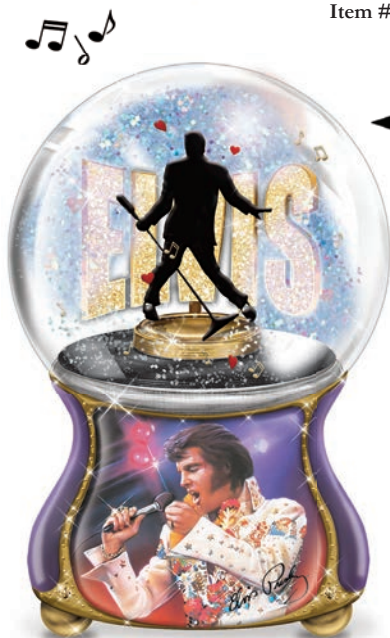

**The Nightmare Before Christmas
Rotating Glitter Globe**

The base of this The Nightmare Before Christmas glitter globe rotates as glitter and black bats swirl around inside the globe and the movie's famous "Overture" plays. Measures 6.5" (16.5 cm) H. Item #: 01-24392-001 \$139.99

**The Nightmare Before
Christmas Moonlight Lamp**

This unique lamp features a sculpted, hand-painted base, a black cloth shade showcasing artwork from the film's finale and a silvery finial that's a replica of the sculpted cat figurehead from the Mayor's car. FREE blue standard light bulb included. UL Approved. Measures 20" (50.8 cm) H. Item #: 01-19475-001 \$239.99

Pirates Of The Caribbean Glitter Globe

An expertly handcrafted, hand-painted miniature sculpture of the Black Pearl sails the high seas inside this sparkling glitter globe. The antiqued golden-finish base features the Kraken's tentacles as feet, Jack Sparrow's compass, details from the ship and more. Plays music from the movie. Measures 5.75" (14.6 cm) H. Item #: 01-27637-001 \$109.99

Pirates Of The Caribbean Cuckoo Clock

A unique find for fans of the Disney Pirates of the Caribbean films, this illuminated cuckoo clock is fully sculpted in the shape of the legendary Black Pearl. Every hour, it comes to life with lights and music as the cabin windows and lanterns illuminate and doors open to reveal Cotton's parrot. Measures 20" (50.8 cm) H, including pendulum and weights. Requires 3 "AAA" and 1 "AA" batteries (not included). Item #: 01-25863-001 \$249.99