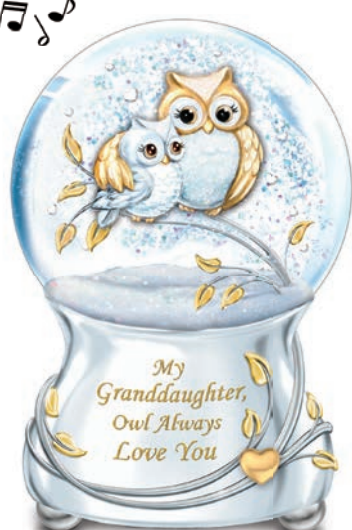

Engraved on back

▲ Granddaughter, Owl Always Love You Necklace

This crystal heart pendant features heartwarming owl imagery on the front and a sweet sentiment on the back. An engravable heart charm dangles at the clasp of the necklace. Pendant measures 1" (2.5cm H). Sterling silver chain measures 18" (45.7 cm) L
Item #: 01-26139-705 \$119.00

▲ Love You To The Moon And Back Granddaughter Diamond Necklace

This solid sterling silver infinity pendant is adorned with a heart and moon accented with 18K-gold plating and 4 diamonds. Poem card and gift box included. Pendant measures 1" (2.5cm H). Sterling silver chain measures 18" (45.7 cm) L
Item #: 01-25463-001 \$119.00

Granddaughter, I Wish You Illuminated Carousel Musical

With the flip of a switch, this carousel plays "Beautiful Dreamer" as lights shine down from the canopy and the carousel horses turn! Poem card included. Measures 8" (20.3 cm) H.
Item #: 01-27032-001 \$99.99

Sparkling Glitter Globes for Granddaughters

Give your granddaughter a beautiful treasure with a heartfelt message that she can cherish forever. With a gentle shake, a shower of sparkling glitter swirls around inside each of these adorable globes as a sweet melody plays. Globes measure about 6" (15.2 cm) H.