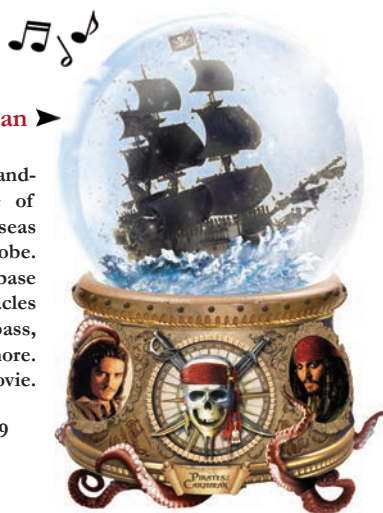

**The Nightmare Before Christmas
Rotating Glitter Globe**

The base of this The Nightmare Before Christmas glitter globe rotates as glitter and black bats swirl around inside the globe and the movie's famous "Overture" plays. Measures 6.5" (16.5 cm) H. Item #: 01-24392-001 \$139.99

**The Nightmare Before
Christmas Moonlight Lamp**

This unique lamp features a sculpted, hand-painted base, a black cloth shade showcasing artwork from the film's finale and a silvery finial that's a replica of the sculpted cat figurehead from the Mayor's car. FREE blue standard light bulb included. UL Approved. Measures 20" (50.8 cm) H. Item #: 01-19475-001 \$239.99

Pirates Of The Caribbean Glitter Globe

An expertly handcrafted, hand-painted miniature sculpture of the Black Pearl sails the high seas inside this sparkling glitter globe. The antiqued golden-finish base features the Kraken's tentacles as feet, Jack Sparrow's compass, details from the ship and more. Plays music from the movie. Measures 5.75" (14.6 cm) H. Item #: 01-27637-001 \$109.99

Pirates Of The Caribbean Cuckoo Clock

A unique find for fans of the Disney Pirates of the Caribbean films, this illuminated cuckoo clock is fully sculpted in the shape of the legendary Black Pearl. Every hour, it comes to life with lights and music as the cabin windows and lanterns illuminate and doors open to reveal Cotton's parrot. Measures 20" (50.8 cm) H, including pendulum and weights. Requires 3 "AAA" and 1 "AA" batteries (not included). Item #: 01-25863-001 \$249.99